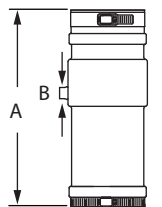

Universal Appliance Adapter w/ Test Port

SIZE	ORDER #	STOCK #	SIZE	ORDER #	STOCK #
3"	FSAAUTP03	810003967	9"	FSAAUTP09	810003983
4"	FSAAUTP04	810003971	10"	FSAAUTP10	810003985
5"	FSAAUTP05	810003973	12"	FSAAUTP12	810003988
6"	FSAAUTP06	810003975	14"	FSAAUTP14	810003991
7"	FSAAUTP07	810003978	16"	FSAAUTP16	810003993
8"	FSAAUTP08	810003981			

Universal Appliance Adapter w/ Condensate Drain

SIZE	ORDER #	STOCK #	A	B
3"	FSAAUCD03	810007011	7 7/16"	5/8"
4"	FSAAUCD04	810003968	7 7/16"	5/8"

Universal Appliance Adapter w/ Condensate Drain and Back Flow Preventer

SIZE	ORDER #	STOCK #	A	B
4"	FSAAUCDBFP04	810003969	11"	5/8"