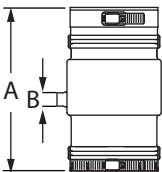

Universal Appliance Adapter

SIZE	ORDER #	STOCK #	A	SIZE	ORDER #	STOCK #	A
3"	FSAAU3	810003966	5 3/8"	9"	FSAAU9	810003982	5 3/8"
4"	FSAAU4	810003970	5 3/8"	10"	FSAAU10	810003984	5 3/8"
5"	FSAAU5	810003972	5 3/8"	12"	FSAAU12	810003987	5 3/8"
6"	FSAAU6	810003974	5 3/8"	14"	FSAAU14	810003990	5 3/8"
7"	FSAAU7	810003977	5 3/8"	16"	FSAAU16	810003992	5 3/8"
8"	FSAAU8	810003980	5 3/8"				

Universal Appliance Adapter w/ Test Port

SIZE	ORDER #	STOCK #	SIZE	ORDER #	STOCK #
3"	FSAAUTP03	810003967	9"	FSAAUTP09	810003983
4"	FSAAUTP04	810003971	10"	FSAAUTP10	810003985
5"	FSAAUTP05	810003973	12"	FSAAUTP12	810003988
6"	FSAAUTP06	810003975	14"	FSAAUTP14	810003991
7"	FSAAUTP07	810003978	16"	FSAAUTP16	810003993
8"	FSAAUTP08	810003981			

Universal Appliance Adapter w/ Condensate Drain

SIZE	ORDER #	STOCK #	A	B
3"	FSAAUCD03	810007011	7 7/16"	5/8"
4"	FSAAUCD04	810003968	7 7/16"	5/8"

Universal Appliance Adapter w/ Condensate Drain and Back Flow Preventer

SIZE	ORDER #	STOCK #	A	B
4"	FSAAUCDBFP04	810003969	11"	5/8"